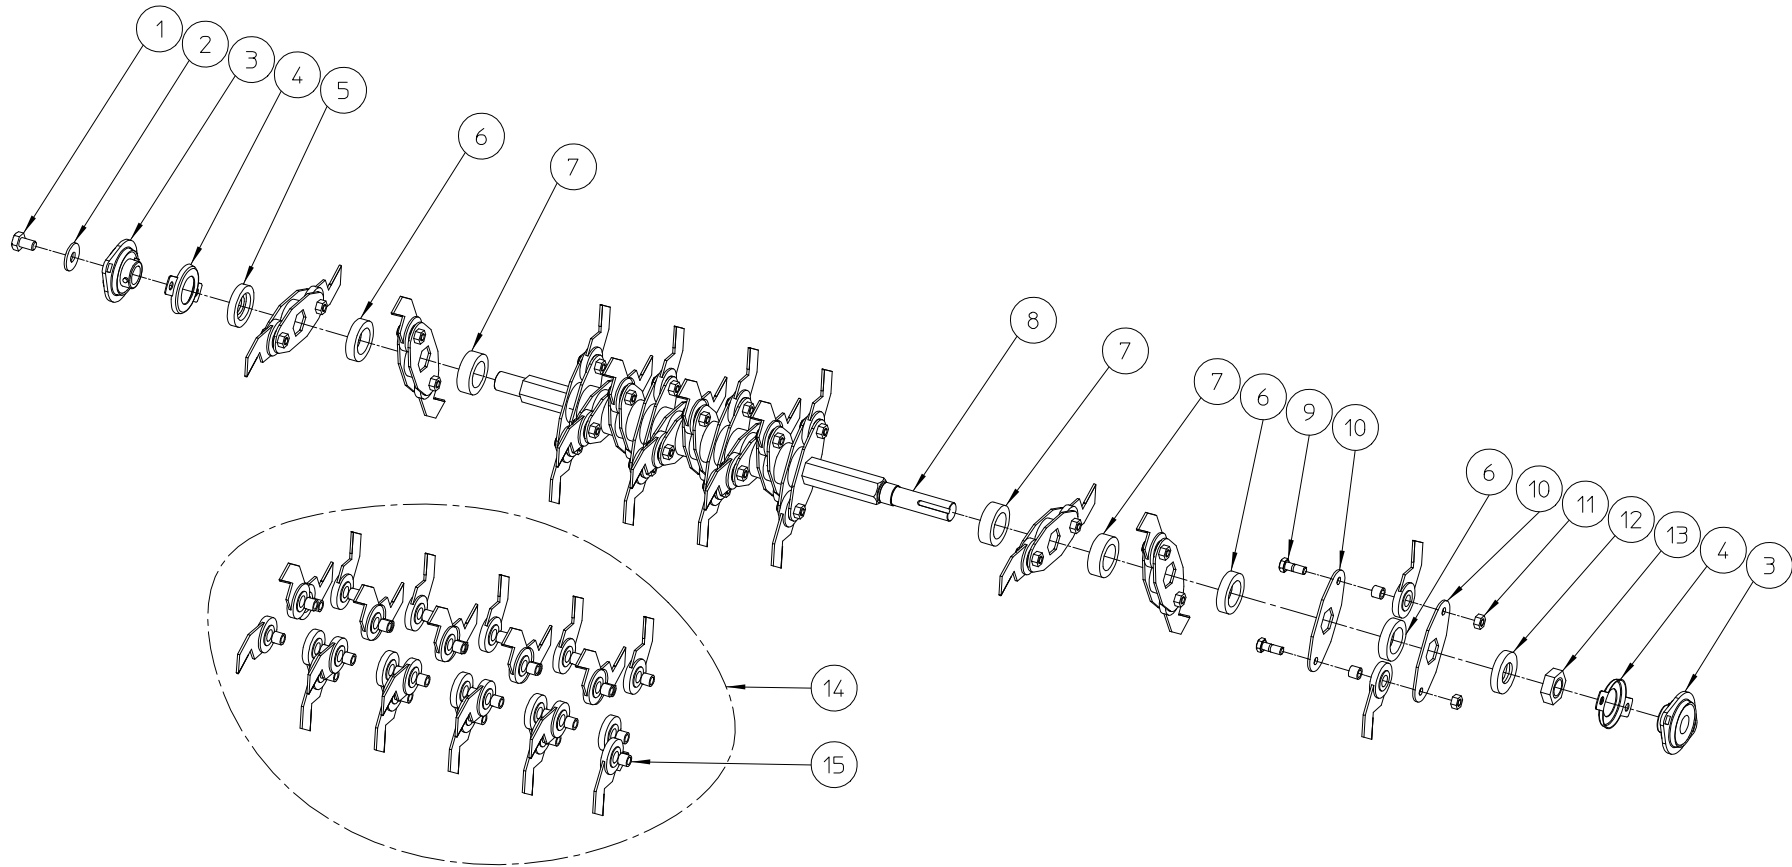

ELIET E450 --- ROTOR SHAFT LOOSE KNIVES

NO	MMA 01 360 140	REV	1	DATE	2013/12/10